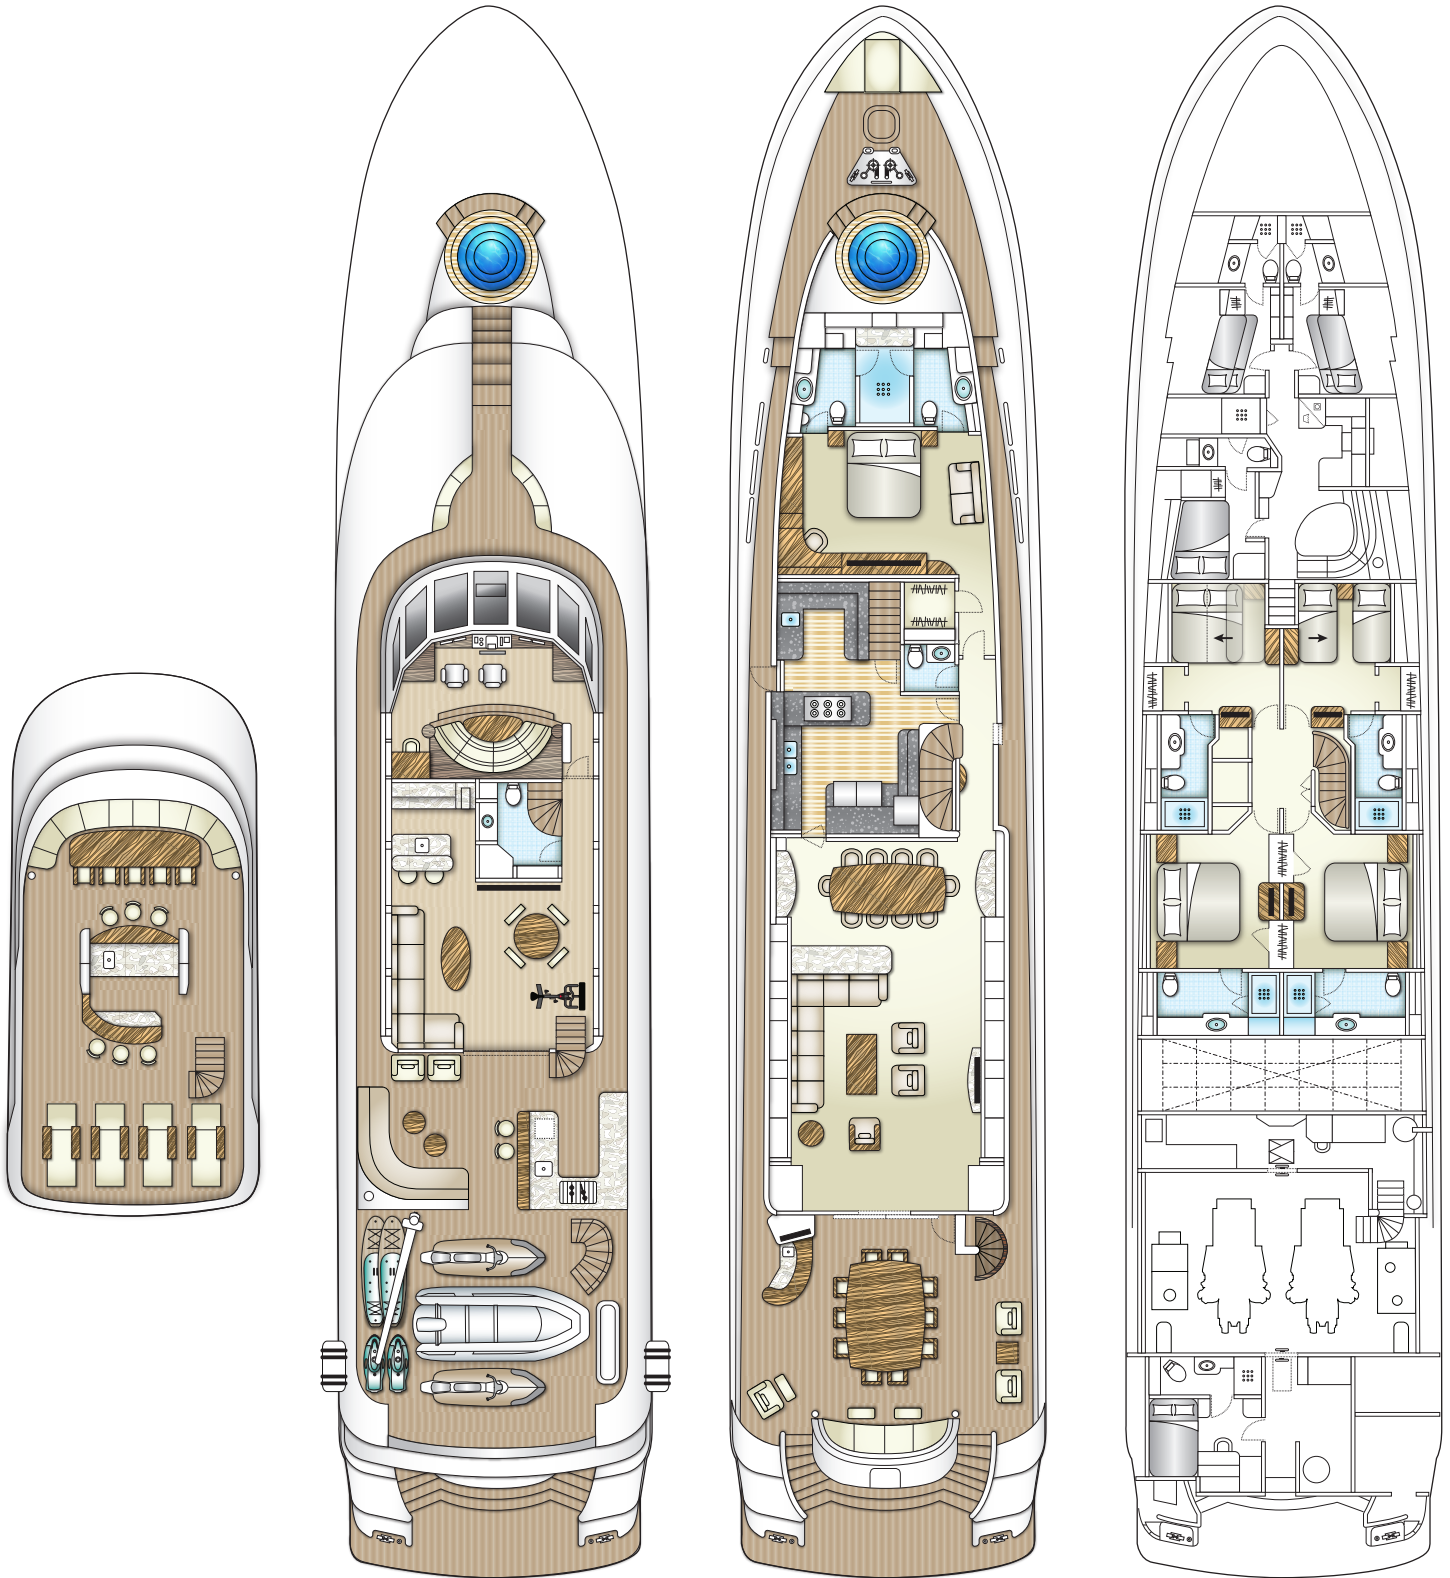

# NO BAD IDEAS

130' Westport MY  
Deck Plans 2105

Sun Deck

Bridge Deck

Main Deck

Lower Deck