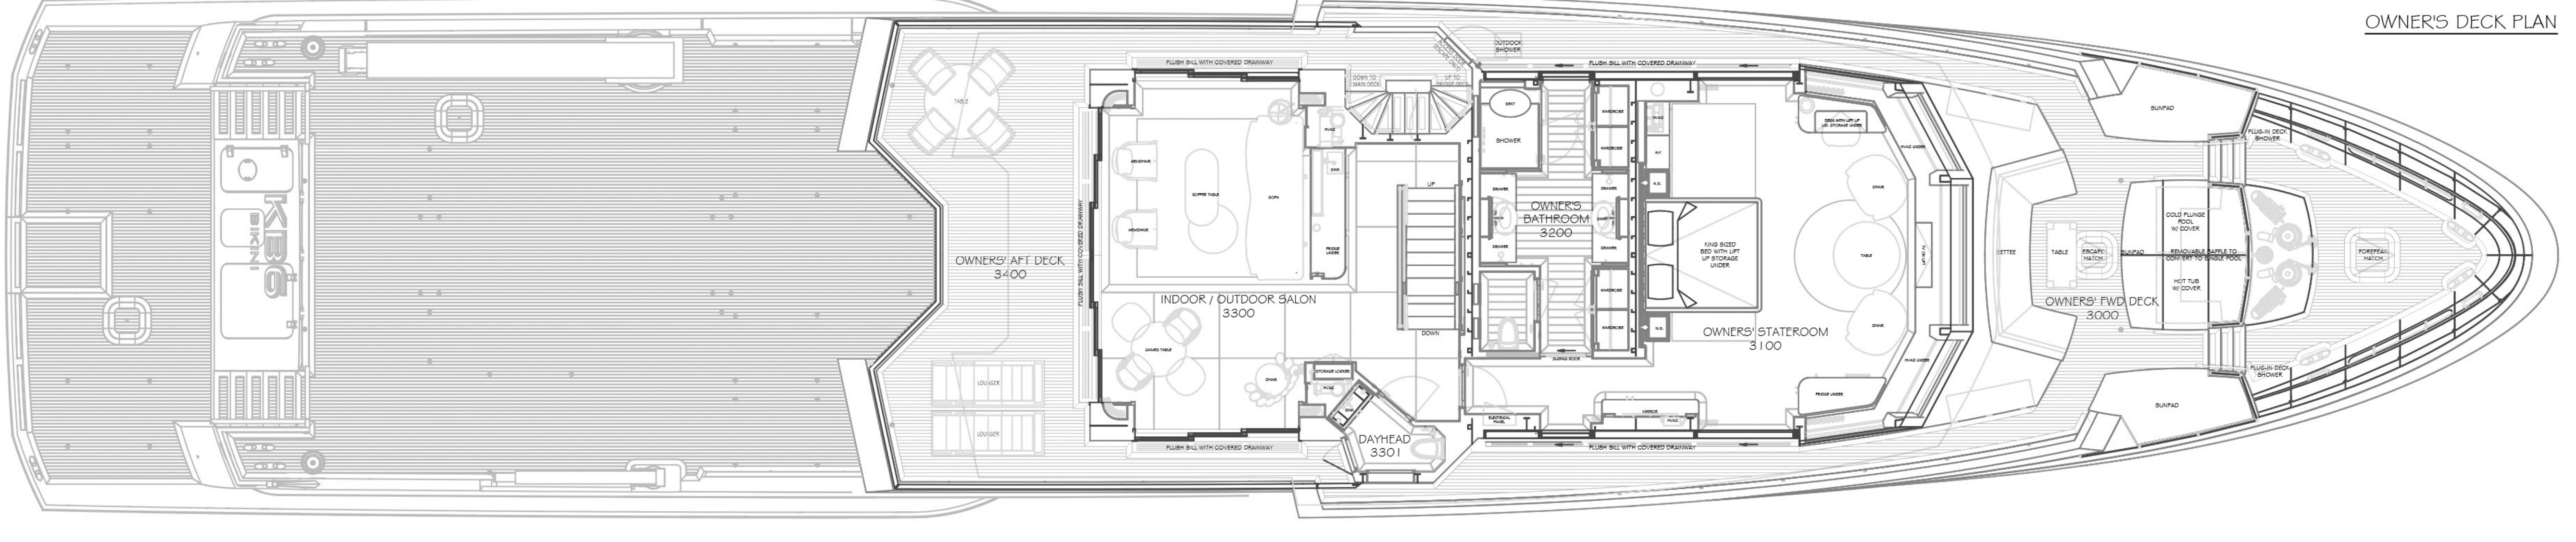

OBSERVATION POD PLAN

BRIDGE DECK PLAN

OWNER'S DECK PLAN

MAIN DECK PLAN

HULL DECK PLAN

SHEET# 1/1	OVERVIEW: WORK IN PROGRESS
6287-003 GENERAL ARRANGEMENT	REV C

"KB6" 47m ADVENTURE YACHT
ROYAL ORCHID KB, LLC.

REVISION	REVISION DATE	ISSUED
A: UPDATE ALONG WITH SPECIFICATION FOR RMK	JULY 31, 2015	ISSUED : May 21, 2019
B: UPDATE INTERIOR LAYOUT, EXTERIOR ARRANGEMENT + DECKING	DEC 22, 2020	DRAWING BY : GCM/GHM/MDH
C: UPDATE PAINT ARRANGEMENT AND GUEST WINDOW HEIGHT	MAY 18, 2021	SCALE :
		CHECKED BY : GCM