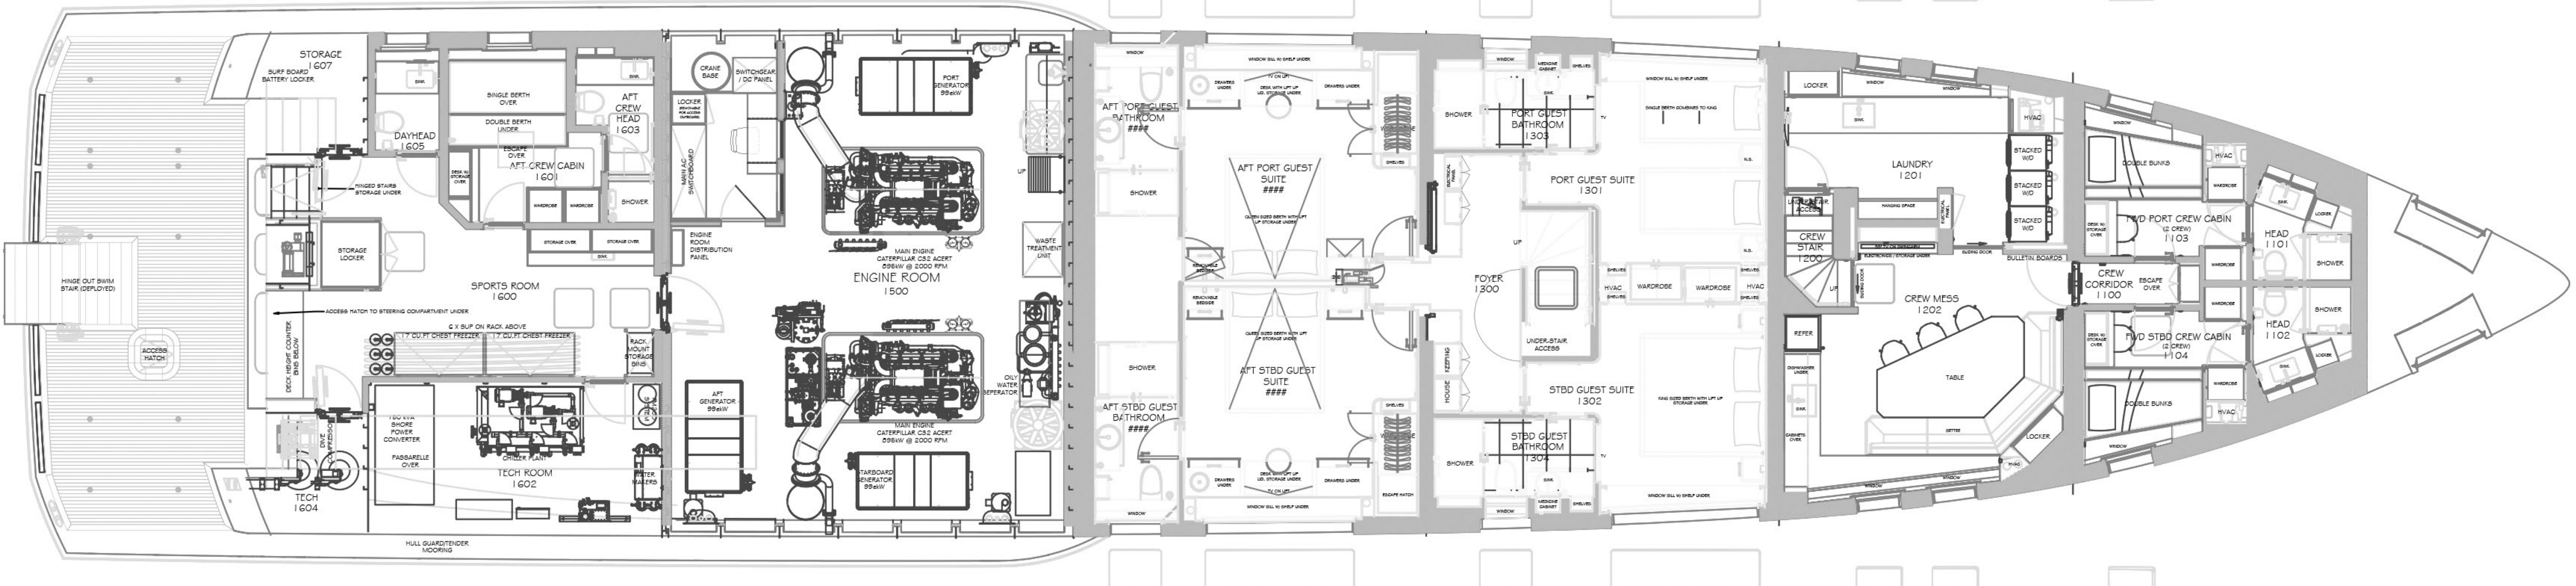

OBSERVATION POD PLAN

BRIDGE DECK PLAN

OWNER'S DECK PLAN

MAIN DECK PLAN

HULL DECK PLAN

SHEET# 1/1	OVERVIEW: WORK IN PROGRESS
6287-003 GENERAL ARRANGEMENT	REV C

"KB6" 47m ADVENTURE YACHT
ROYAL ORCHID KB, LLC.

REVISION	REVISION DATE	ISSUED
A: UPDATE ALONG WITH SPECIFICATION FOR RMK	JULY 31, 2015	ISSUED : May 21, 2019
B: UPDATE INTERIOR LAYOUT, EXTERIOR ARRANGEMENT + DECKING	DEC 22, 2020	DRAWING BY : GCM/GHM/MDH
C: UPDATE PAINT ARRANGEMENT AND GUEST WINDOW HEIGHT	MAY 18, 2021	SCALE :
		CHECKED BY : GCM