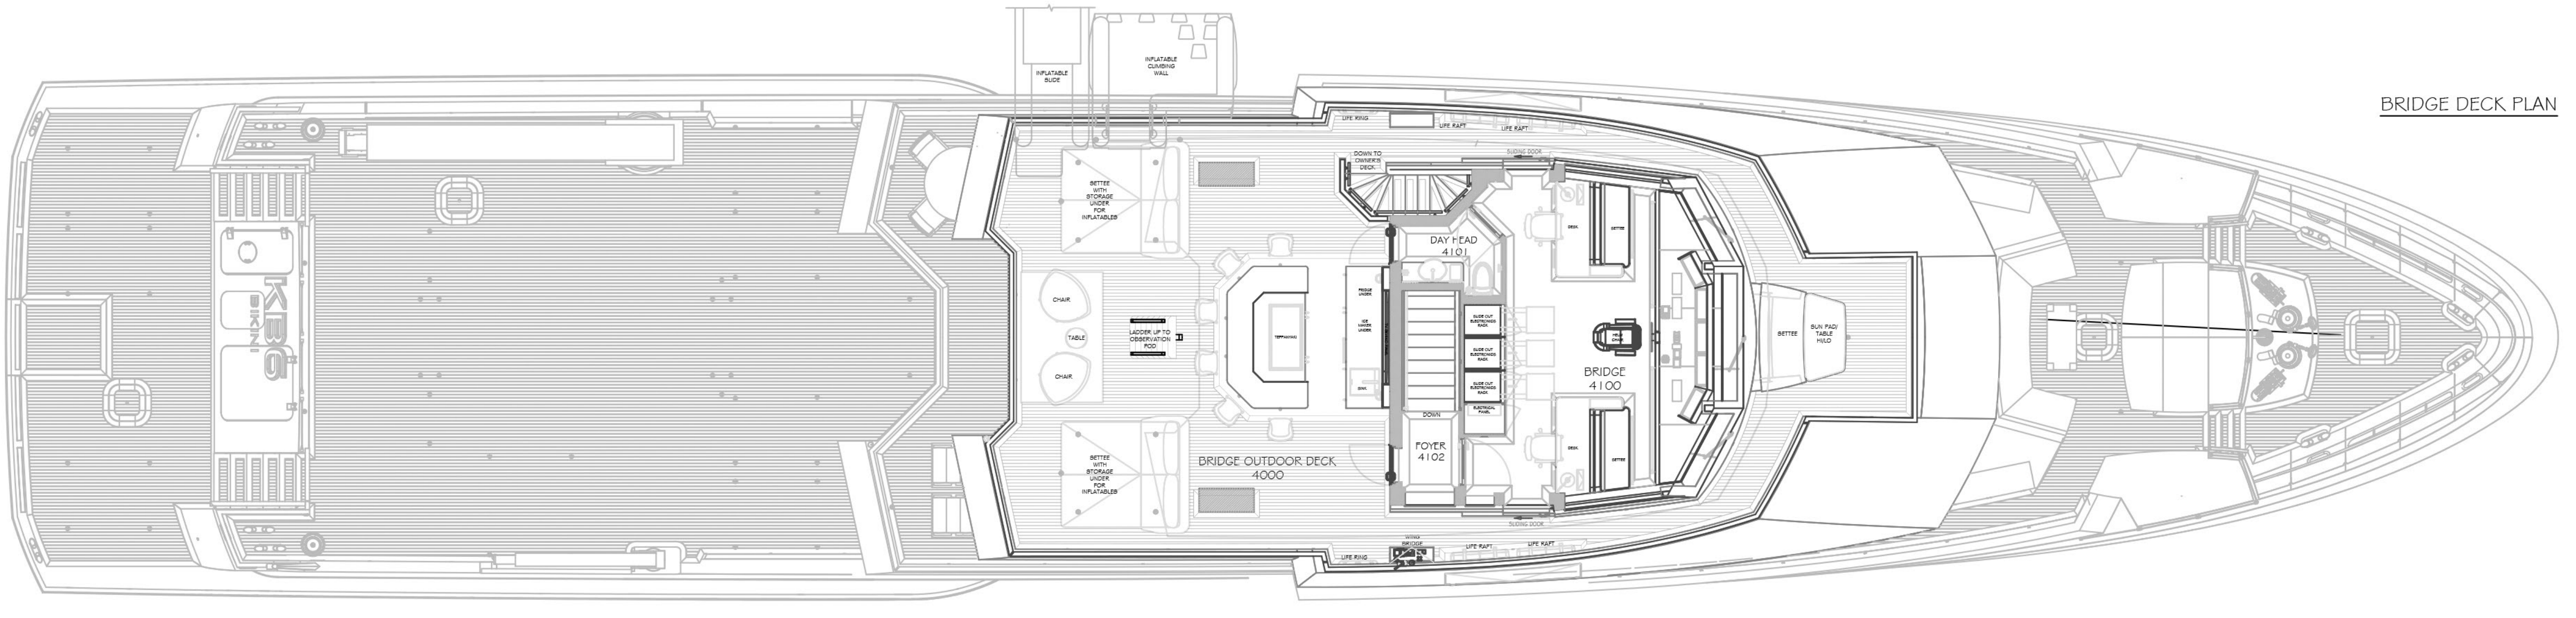

OBSERVATION POD PLAN

BRIDGE DECK PLAN

OWNER'S DECK PLAN

MAIN DECK PLAN

HULL DECK PLAN

SHEET# 1/1	OVERVIEW: WORK IN PROGRESS
6287-003 GENERAL ARRANGEMENT	REV C

"KB6" 47m ADVENTURE YACHT
ROYAL ORCHID KB, LLC.

REVISION	REVISION DATE	ISSUED
A: UPDATE ALONG WITH SPECIFICATION FOR RMK	JULY 31, 2015	ISSUED : May 21, 2019
B: UPDATE INTERIOR LAYOUT, EXTERIOR ARRANGEMENT + DECKING	DEC 22, 2020	DRAWING BY : GCM/GHM/MDH
C: UPDATE PAINT ARRANGEMENT AND GUEST WINDOW HEIGHT	MAY 18, 2021	SCALE :
		CHECKED BY : GCM