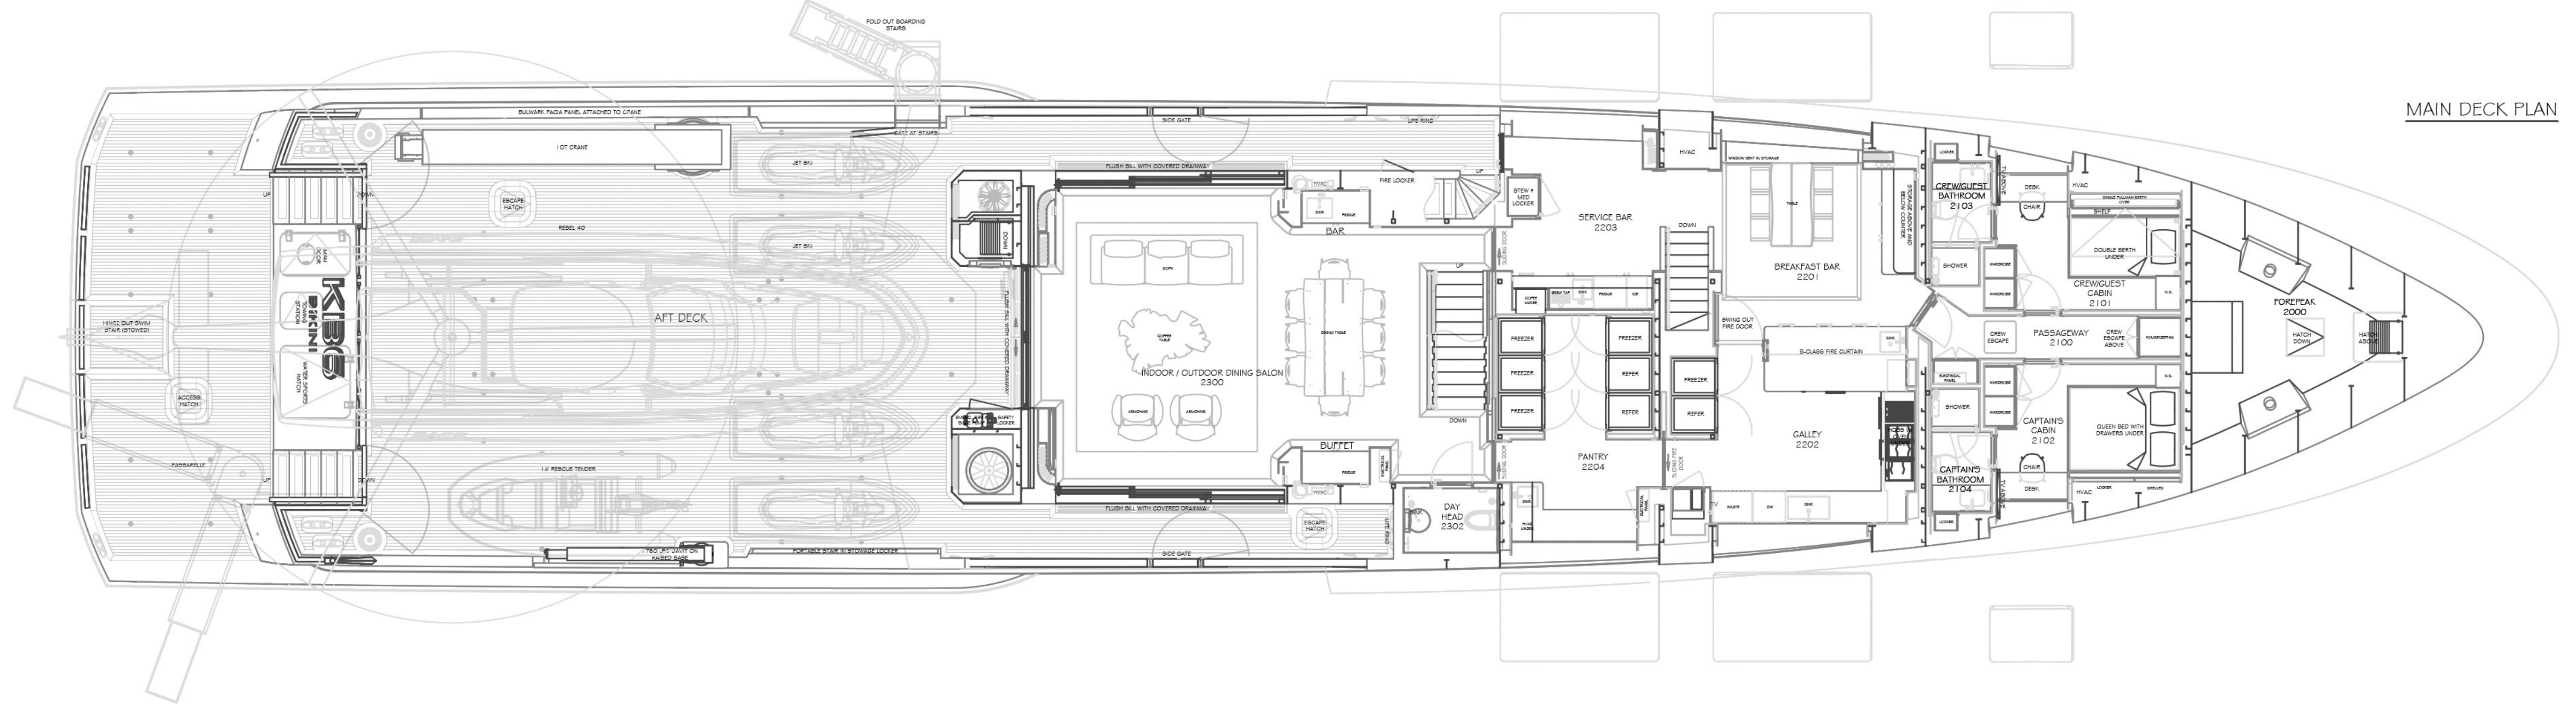

OBSERVATION POD PLAN

BRIDGE DECK PLAN

OWNER'S DECK PLAN

MAIN DECK PLAN

HULL DECK PLAN

SHEET# 1/1	OVERVIEW: WORK IN PROGRESS
6287-003 GENERAL ARRANGEMENT	REV C

"KB6" 47m ADVENTURE YACHT
ROYAL ORCHID KB, LLC.

REVISION	REVISION DATE	ISSUED
A: UPDATE ALONG WITH SPECIFICATION FOR RMK	JULY 31, 2015	ISSUED : May 21, 2019
B: UPDATE INTERIOR LAYOUT, EXTERIOR ARRANGEMENT + DECKING	DEC 22, 2020	DRAWING BY : GCM/GHM/MDH
C: UPDATE PAINT ARRANGEMENT AND GUEST WINDOW HEIGHT	MAY 18, 2021	SCALE :
		CHECKED BY : GCM