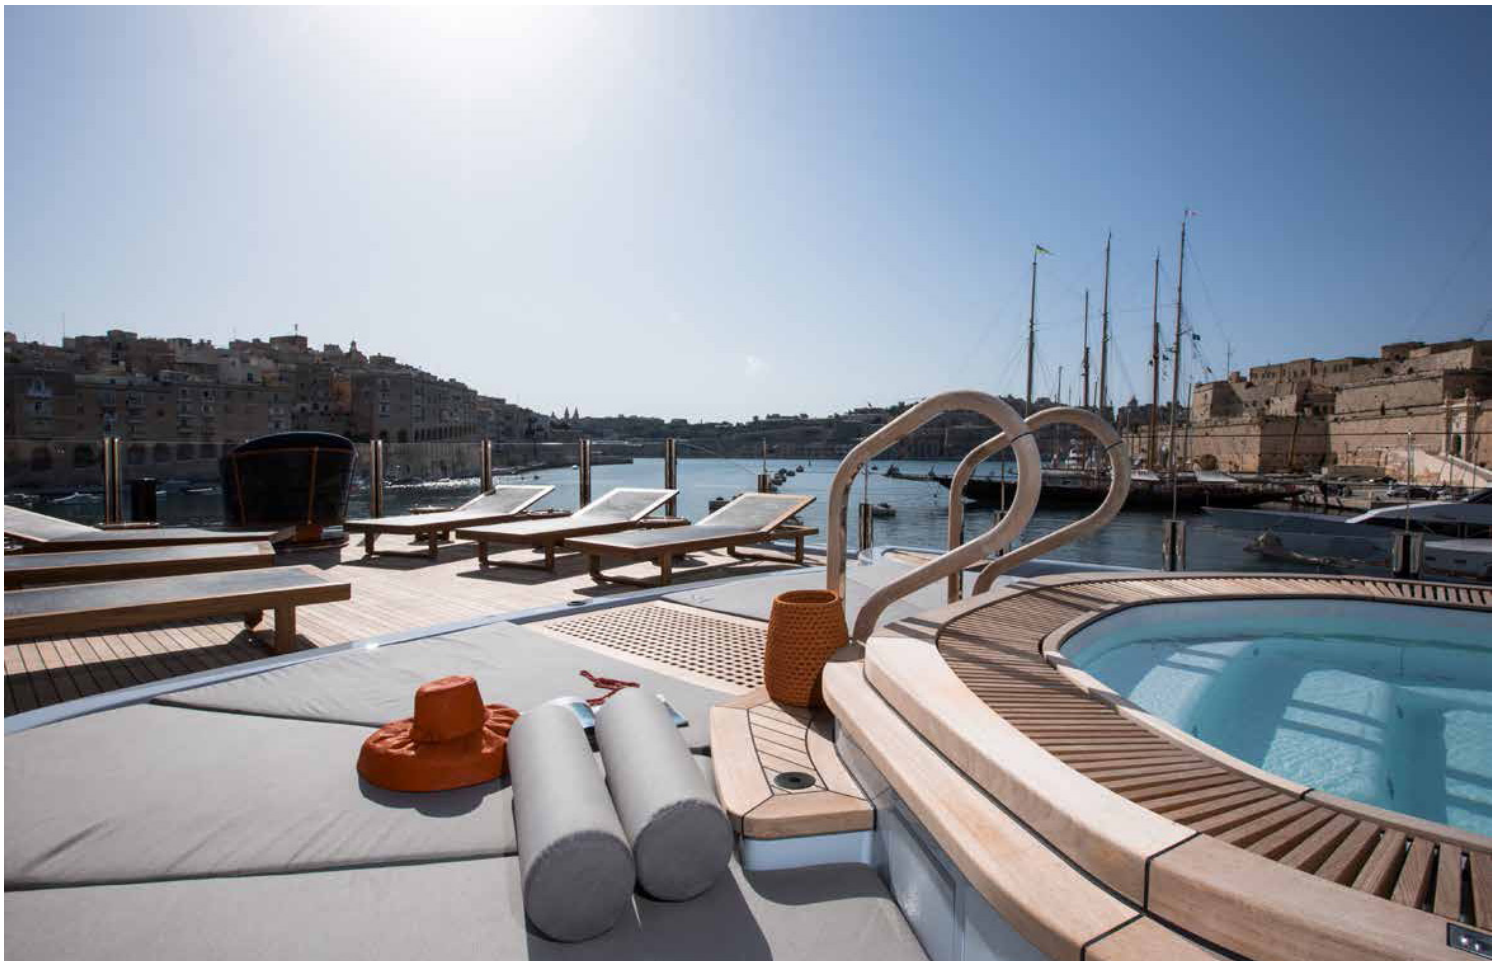

MAIN DECK SALON

MAIN DECK SALON

MAIN DECK DINING WITH PORT & STARBOARD CUSTOM FOLD-DOWN SEA BALCONIES

MAIN DECK MASTER STATEROOM

MAIN DECK MASTER STATEROOM

MAIN DECK MASTER STATEROOM ENSUITE

MASTER STATEROOM CUSTOM FOLD-DOWN SEA BALCONY

LOWER DECK GUEST STATEROOM ENSUITE

BRIDGE DECK SALON

BRIDGE DECK SALON

BRIDGE DECK AFT

SUN DECK BAR AND LOUNGE

SUN DECK BAR AND LOUNGE

SUN DECK BAR

SUN DECK JACUZZI

BEACH CLUB